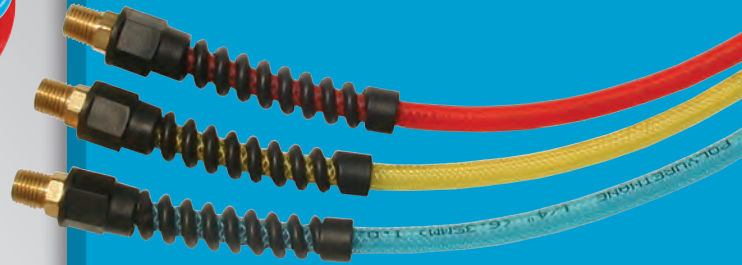

STRAIGHT HOSE

Flexeel

Our most popular hose. Reinforced Polyurethane hose with fittings that are reusable and can be quickly repaired in the field.

FLEXEEL
The Original

AVAILABLE IN THREE COLORS

- Transparent Blue (T)
- Transparent Red (TR)
- Transparent Yellow (TY)

Flexeel Max

Flexeel's bigger brother. Includes a Safety Relief Connector and a Ball Swivel Coilflow 6 Ball Coupler.

FLEXEEL *max*

Heavy Duty Hose

Neoprene rubber offers high oil resistance. Perfect for automotive shops.

General Purpose Hose

EPDM rubber hose that is designed for either air or water use. The tried and true "red rubber hose."

- Made in the USA
- Excellent low temperature flexibility
- 200 psi working pressure

Yellow Belly

Hybrid PVC/Rubber blend that offers excellent low temperature flexibility performance.

Yellow Belly[™]

HYBRID PVC AIR HOSE

Strain relief prevents hose from kinking at fitting

Lock-On Rubber Hose