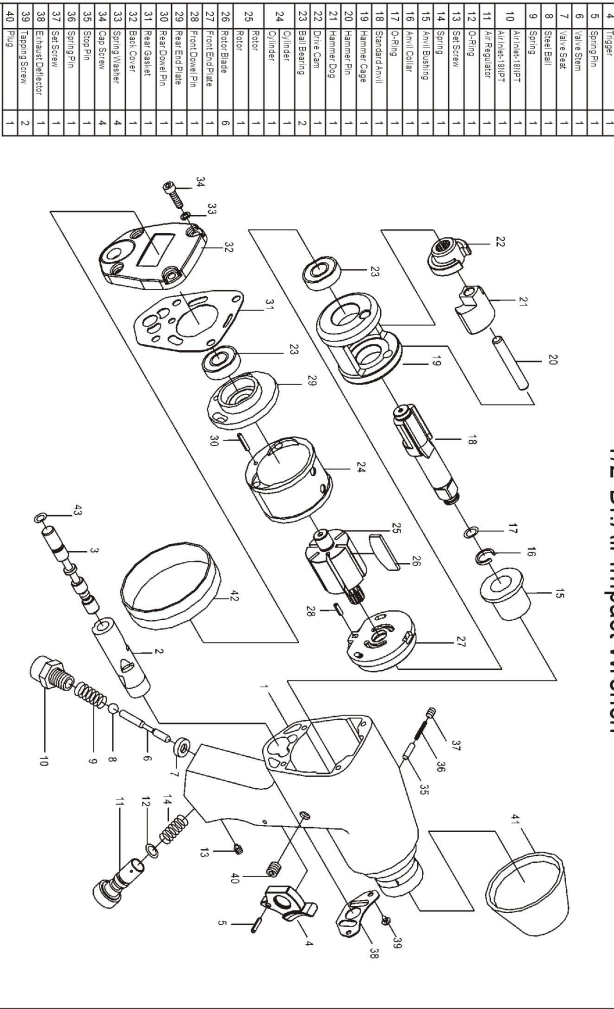

# 1/2" Dr.Air Impact Wrench

- Specifications
- Free Speed .....7,000rpm
  - Max.Torque.....230ft-lb(312nm)
  - Clutch Type.....Rocking dog
  - Air Consumption .....4.0cfm
  - Length.....7.09inch(180mm)
  - Weight.....4.80lbs(2.18kgs)
  - Air Pressure.....90psi(6.2bar)
  - Air Inlet.....1/4"

1/2"Dr.Air Impact Wrench

No.	PartName	Qty	No.	PartName	Qty
1	Housing	1	41	Race Rubber	1
2	Ball Sleeve	1	42	Protect Ring	1
3	Pressure Valve	1	43	Clutch Ring	1
4	Trigger	1			

No.	PartName	Qty	No.	PartName	Qty
5	Spring Pin	1	20	Pin	1
6	Ball Stem	1	21	Pin	1
7	Ball Stud	1	22	Pin	1
8	Shield Bell	1	23	Pin	1
9	Spring	1	24	Pin	1
10	Auto-Clutch	1	25	Pin	1
11	Auto-Clutch	1	26	Pin	1
12	Clutch	1	27	Pin	1
13	Clutch	1	28	Pin	1
14	Spring	1	29	Pin	1
15	Pin	1	30	Pin	1
16	Pin	1	31	Pin	1
17	Pin	1	32	Pin	1
18	Spring	1	33	Pin	1
19	Pin	1	34	Pin	1
20	Pin	1			
21	Pin	1			
22	Pin	1			
23	Pin	1			
24	Pin	1			
25	Pin	1			
26	Pin	1			
27	Pin	1			
28	Pin	1			
29	Pin	1			
30	Pin	1			
31	Pin	1			
32	Pin	1			
33	Pin	1			
34	Pin	1			
35	Pin	1			
36	Pin	1			
37	Pin	1			
38	Pin	1			
39	Pin	1			
40	Pin	1			