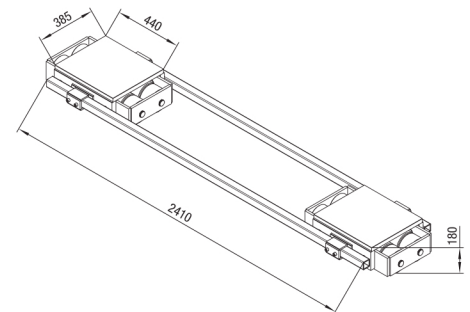

Transport Dollies F60

- Features:
- F dolly- width adjustable points of contact
 - Durable, non-marking rollers
 - All wheels are boxed in for protection

Technical data	F60
Item number	3-1 0226
Loading height / number of wheels (140 x 85mm)	7.1" / 24 180 mm / 24
Contact surface per cartridge	15.2x17.3 " / 385 x 440mm
Connecting bar	43.3 - 107.5" / 1100 x 2730 mm
Swivel plate ø 340 mm, steering angle	—
Steering rod	—
Overall dimensions (L x W)	15.2 x 94.9 " / 385 x 2410 mm
Weight	639 lbs. / 290 kg
Load capacity per unit	132,000 lbs. / 600 kN (60 t)