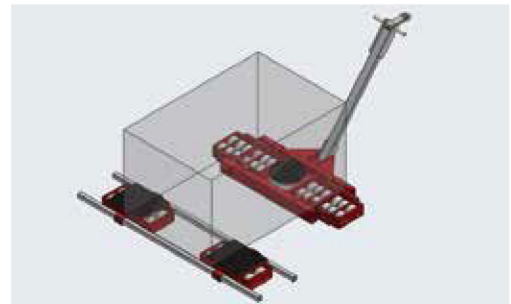

Transport Dollies F60

- Features:
- F dolly- width adjustable points of contact
 - Durable, non-marking rollers
 - All wheels are boxed in for protection

Technical data	F60
Item number	3-1 0226
Loading height / number of wheels (140 x 85mm)	7.1" / 24 180 mm / 24
Contact surface per cartridge	15.2x17.3 " / 385 x 440mm
Connecting bar	43.3 - 107.5" / 1100 x 2730 mm
Swivel plate ø 340 mm, steering angle	—
Steering rod	—
Overall dimensions (L x W)	15.2 x 94.9 " / 385 x 2410 mm
Weight	639 lbs. / 290 kg
Load capacity per unit	132,000 lbs. / 600 kN (60 t)