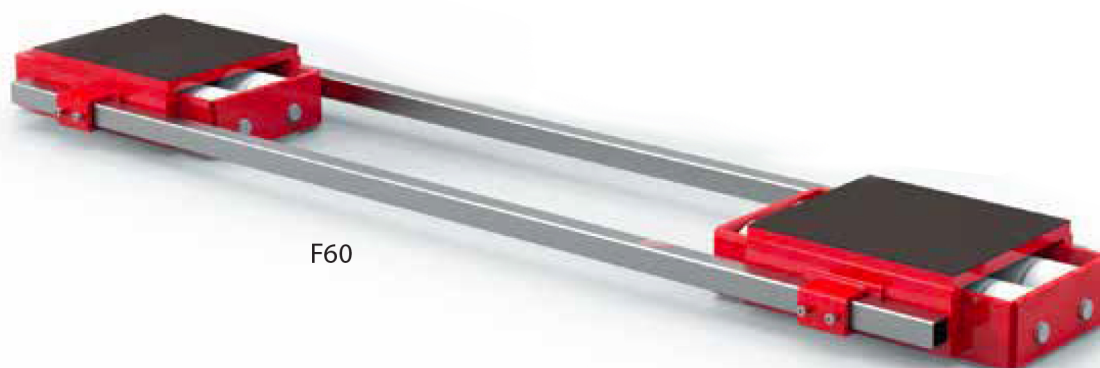

Transport Dollies F60

- Features:
- F dolly- width adjustable points of contact
 - Durable, non-marking rollers
 - All wheels are boxed in for protection

Technical data	F60
Item number	3-1 0226
Loading height / number of wheels (140 x 85mm)	7.1" / 24 180 mm / 24
Contact surface per cartridge	15.2x17.3 " / 385 x 440mm
Connecting bar	43.3 - 107.5" / 1100 x 2730 mm
Swivel plate ø 340 mm, steering angle	—
Steering rod	—
Overall dimensions (L x W)	15.2 x 94.9 " / 385 x 2410 mm
Weight	639 lbs. / 290 kg
Load capacity per unit	132,000 lbs. / 600 kN (60 t)

F60